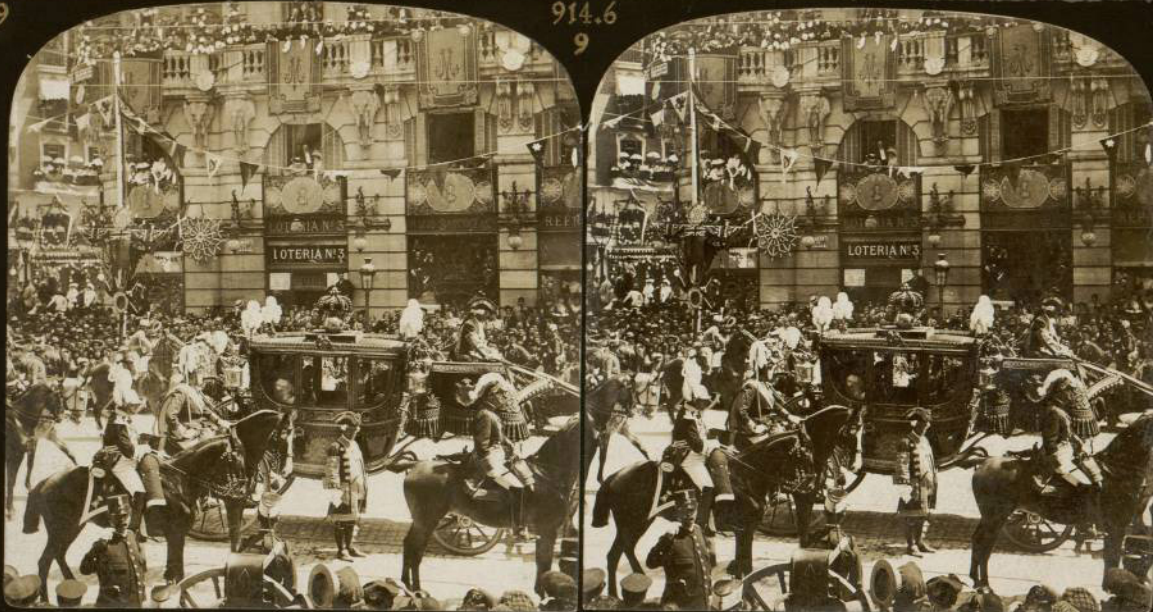

909

914.6

9

H. C. WHITE CO., CHICAGO, NEW YORK, LONDON.
Gen'l Office and Works, North Bennington, W., U. S. A.

11110 Their majesties, the King and Queen in the state coach returning to the Palace, Royal Wedding, Madrid, Spain.

Copyright 1903 by H. C. White Co.

The "PERFECT" STEREOGRAPH. (Trade Mark.)
EDITION de LUXE. Patented April 14, 1903.

(D)

IN-2001/38/46

All Perfect-Stereograph subjects may be secured in Lantern Slides and Enlargements.